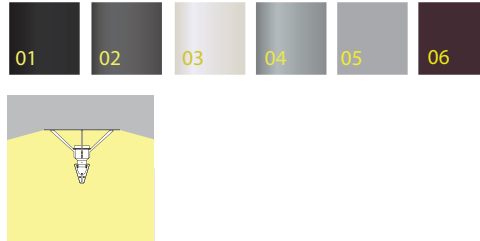

IP65 : Suitable for Wet Locations
IK09 : Impact Resistant (Vandal Resistant)

USY-30918

Syndy symmetrical indirect wall light LED square top

A decorative wall lantern with excellent downward symmetrical light distribution and visual appeal. The precision optical system gives very low glare rating, while reducing light pollution. Developed to compliment Syndy indirect post top and street lanterns. Designed for lighting of entrances, footpaths and car parks.

Low copper content die-cast aluminum housing with high corrosion resistance. Stainless steel screws. Durable silicone rubber gasket and clear toughened glass. Housing is treated with a chemical chromated protection before powder coating, ensuring high corrosion resistance. Integral control gear. White painted aluminum reflector on the top of luminaire.

Physical Data

Length: 41.14"
Height: 29.98"
Weight: 29.7 lbs

Lamp

☐ 41w - 1875lm - White - LED ☉

LED Color (Please Specify)

- ☐ W27 - 2700K
- ☐ W30 - 3000K
- ☐ W40 - 4000K

Voltage (Please Specify)

- ☐ 120V
- ☐ 277V
- ☐ Other _____

Options (Please Specify)

Color (Please Specify)

- ☐ 01-Black - RAL 9011
- ☐ 02- Dark Grey - RAL 7043
- ☐ 03-White - RAL 9003
- ☐ 04 - Metallic Silver - RAL 9006
- ☐ 05-Matt Silver - RAL 9006
- ☐ 07- Custom - RAL _____
- ☐ 06-Bronze - RAL 6014

Ordering Example : USY - 30918 - White - 41w - W30 - 120v - Options

Rev: 11/13

PROJECT: _____ DATE: _____

TYPE: _____ QUANTITY: _____ NOTE: _____

Ligman Lighting USA reserves the right to change specifications without prior notice, please contact factory for latest information. Due to the continual improvements in LED technology data and components may change without notice.