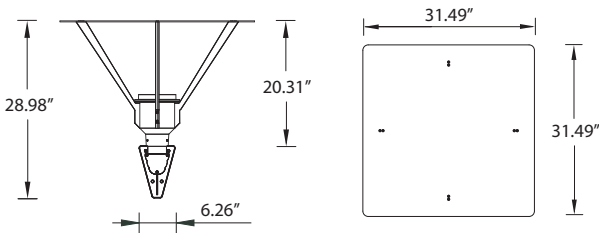

IP65 : Suitable for Wet Locations
IK09 : Impact Resistant (Vandal Resistant)

USY-30918

Syndy symmetrical indirect wall light LED square top

A decorative wall lantern with excellent downward symmetrical light distribution and visual appeal. The precision optical system gives very low glare rating, while reducing light pollution. Developed to compliment Syndy indirect post top and street lanterns. Designed for lighting of entrances, footpaths and car parks.

Low copper content die-cast aluminum housing with high corrosion resistance. Stainless steel screws. Durable silicone rubber gasket and clear toughened glass. Housing is treated with a chemical chromated protection before powder coating, ensuring high corrosion resistance. Integral control gear. White painted aluminum reflector on the top of luminaire.

Physical Data

Length: 41.14"
Height: 29.98"
Weight: 29.7 lbs

Lamp

☐ 41w - 1875lm - White - LED ☉

LED Color (Please Specify)

- ☐ W27 - 2700K
- ☐ W30 - 3000K
- ☐ W40 - 4000K

Voltage (Please Specify)

- ☐ 120V
- ☐ 277V
- ☐ Other _____

Options (Please Specify)

Color (Please Specify)

- ☐ 01-Black - RAL 9011
- ☐ 02- Dark Grey - RAL 7043
- ☐ 03-White - RAL 9003
- ☐ 04 - Metallic Silver - RAL 9006
- ☐ 05-Matt Silver - RAL 9006
- ☐ 07- Custom - RAL _____
- ☐ 06-Bronze - RAL 6014

Ordering Example : USY - 30918 - White - 41w - W30 - 120v - Options

Rev: 11/13

PROJECT: _____ DATE: _____

TYPE: _____ QUANTITY: _____ NOTE: _____

Ligman Lighting USA reserves the right to change specifications without prior notice, please contact factory for latest information. Due to the continual improvements in LED technology data and components may change without notice.