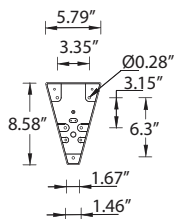

IP65 : Suitable for Wet Locations
IK09 : Impact Resistant (Vandal Resistant)

USY-30918

Syndy symmetrical indirect wall light LED square top

A decorative wall lantern with excellent downward symmetrical light distribution and visual appeal. The precision optical system gives very low glare rating, while reducing light pollution. Developed to compliment Syndy indirect post top and street lanterns. Designed for lighting of entrances, footpaths and car parks.

Low copper content die-cast aluminum housing with high corrosion resistance. Stainless steel screws. Durable silicone rubber gasket and clear toughened glass. Housing is treated with a chemical chromated protection before powder coating, ensuring high corrosion resistance. Integral control gear. White painted aluminum reflector on the top of luminaire.

Physical Data

Length: 41.14"
Height: 29.98"
Weight: 29.7 lbs

Lamp

☐ 41w - 1875lm - White - LED ☉

LED Color (Please Specify)

- ☐ W27 - 2700K
- ☐ W30 - 3000K
- ☐ W40 - 4000K

Voltage (Please Specify)

- ☐ 120V
- ☐ 277V
- ☐ Other _____

Options (Please Specify)

Color (Please Specify)

- ☐ 01-Black - RAL 9011
- ☐ 02- Dark Grey - RAL 7043
- ☐ 03-White - RAL 9003
- ☐ 04 - Metallic Silver - RAL 9006
- ☐ 05-Matt Silver - RAL 9006
- ☐ 07- Custom - RAL _____
- ☐ 06-Bronze - RAL 6014

Mounting detail