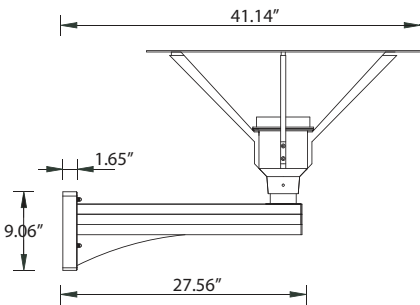

IP65 : Suitable for Wet Locations
IK09 : Impact Resistant (Vandal Resistant)

USY-30918

Syndy symmetrical indirect wall light LED square top

A decorative wall lantern with excellent downward symmetrical light distribution and visual appeal. The precision optical system gives very low glare rating, while reducing light pollution. Developed to compliment Syndy indirect post top and street lanterns. Designed for lighting of entrances, footpaths and car parks.

Low copper content die-cast aluminum housing with high corrosion resistance. Stainless steel screws. Durable silicone rubber gasket and clear toughened glass. Housing is treated with a chemical chromated protection before powder coating, ensuring high corrosion resistance. Integral control gear. White painted aluminum reflector on the top of luminaire.

Physical Data

Length: 41.14"
Height: 29.98"
Weight: 29.7 lbs

Lamp

☐ 41w - 1875lm - White - LED ☉

LED Color (Please Specify)

- ☐ W27 - 2700K
- ☐ W30 - 3000K
- ☐ W40 - 4000K

Voltage (Please Specify)

- ☐ 120V
- ☐ 277V
- ☐ Other _____

Options (Please Specify)

Color (Please Specify)

- ☐ 01-Black - RAL 9011
- ☐ 02- Dark Grey - RAL 7043
- ☐ 03-White - RAL 9003
- ☐ 04 - Metallic Silver - RAL 9006
- ☐ 05-Matt Silver - RAL 9006
- ☐ 07- Custom - RAL _____
- ☐ 06-Bronze - RAL 6014

Ordering Example : USY - 30918 - White - 41w - W30 - 120v - Options

Rev: 11/13

PROJECT: _____ DATE: _____

TYPE: _____ QUANTITY: _____ NOTE: _____

Ligman Lighting USA reserves the right to change specifications without prior notice, please contact factory for latest information. Due to the continual improvements in LED technology data and components may change without notice.